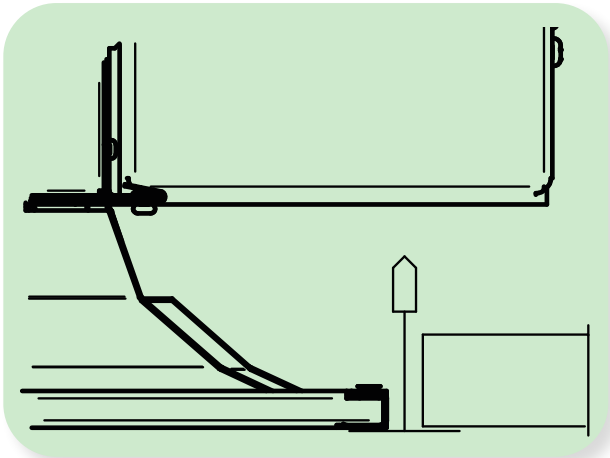

Suspended ceiling adaptations for PARASOL Zenith, PARASOL Zenith VAV, WISE Parasol Zenith

Ecophon Focus A15/A24

Choose PARASOL Zenith, size 592, 1192