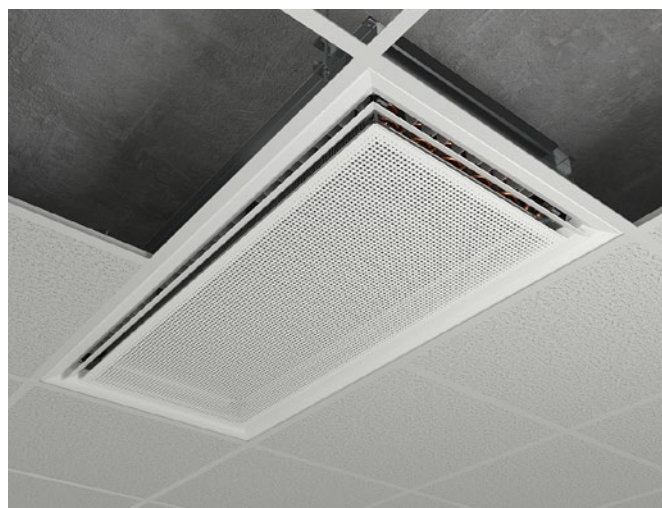

Suspended ceiling variants

Adaptions on comfort modules and climate beams

QUICK GUIDE

- This guide helps you to find the right fit for the most commonly available ceiling profiles.
- Provides a perfect fit for all types of roofs.
- Swegon's comfort modules and climate beams are as standard designed for suspended ceilings with T-bars, with modular dimensions of 600 mm. They can easily be adapted to fit most available suspended ceiling systems.

Settings for ceiling type

Set the required ceiling type in the product selection program ProSelect or IC-Design

ProSelect

Default project settings

Unit color ? Standard RAL 9003/NCS S 0500-N (gloss 30-40%) ▼