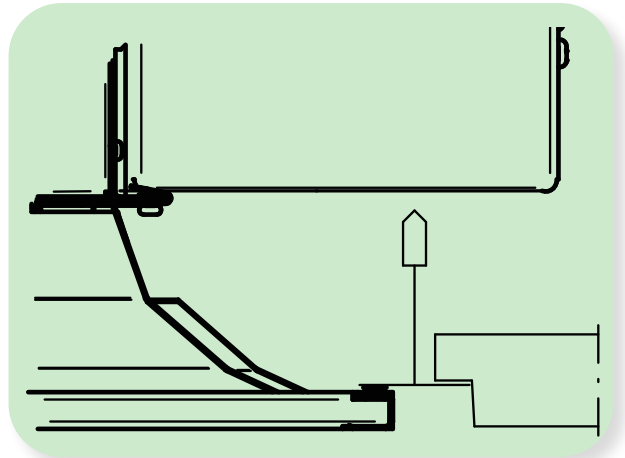

Choose PARASOL Classic, size 598, 1198

Suspended ceiling adaptations for PARASOL Zenith, PARASOL Zenith VAV, WISE Parasol Zenith

Ecophon Focus A15/A24

Choose PARASOL Zenith, size 592, 1192

Ecophon Focus E24