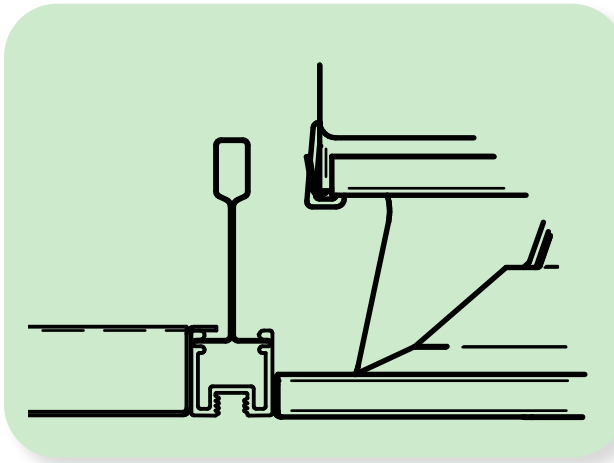

Suspended ceiling adaptations

Donn FINELINE

Choose PARASOL Classic, size 584, 1184

Donn DX 15/24

Choose PARASOL Classic, size 592, 1192

SAS 130

Choose PARASOL Classic, size 584, 1184

SAS 140