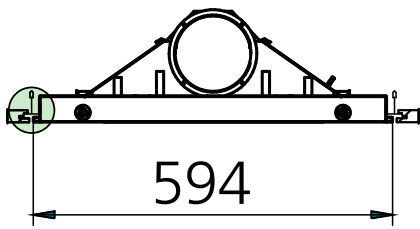

Suspended ceiling adaptations