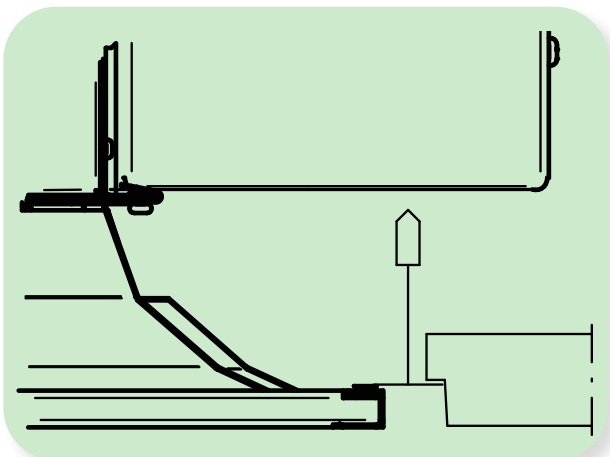

Ecophon Focus E15

Choose PARASOL Zenith, size 592, 1192