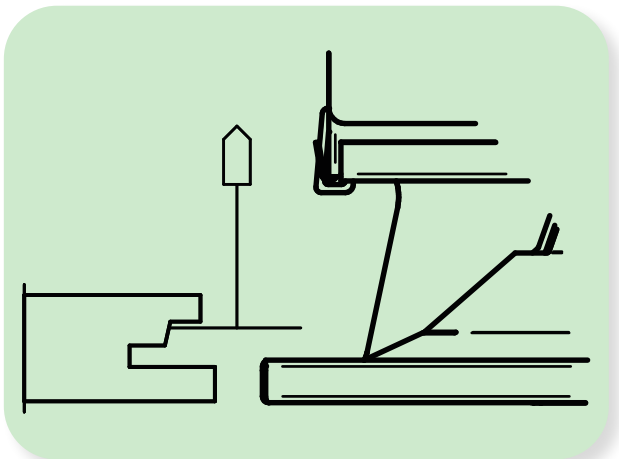

Ecophon Focus DG / Rockfon M

Choose PARASOL Classic, size 592, 1192