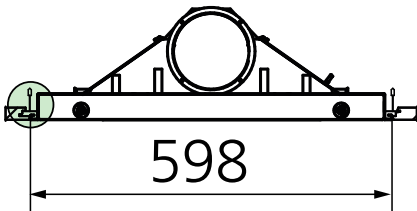

Ecophon Focus DS / Rockfon X

Floor

General Settings

System

State system type
☐ CAV (constant flow)

Ceiling type
☒ Concealed grid Clip-in & Cassette 600 mm

Market
☐ Europe

Room 1

Default project settings

Unit color
Standard RAL 9003/NCS S 0500-N (gloss 30-40%)

Ceiling type
☒ Clip In & Frame 600mm (598 mm)

☒ Concealed grid

Factory settings
Configuration in Factory

Hidden "T-Bar": Clip in