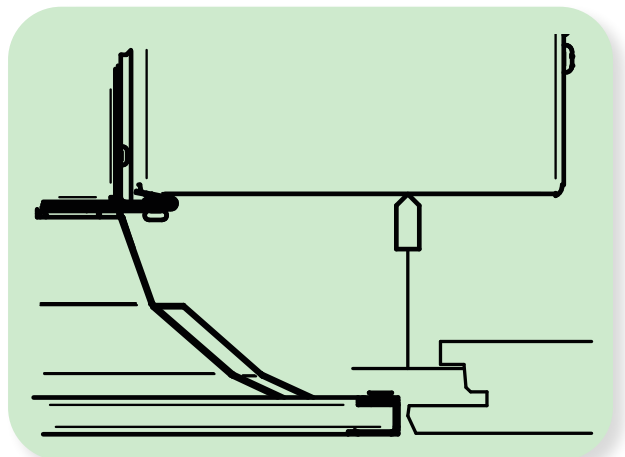

Ecophon Focus DS / Rockfon X

Choose PARASOL Zenith, size 598, 1198