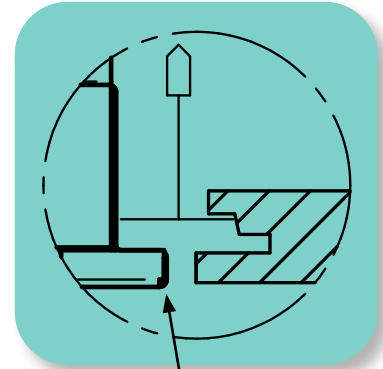

Floor

General Settings

System

State system type
☐ CAV (constant flow)

Ceiling type
☒ Concealed grid c-c 600 mm T-bar system

Market
☐ Europe

Room 1

Default project settings

Unit color
[Standard RAL 9003/NCS S 0500-N (gloss 30-40%)]

Ceiling type
[c-c 600mm Tbar (592/594 mm)]

☒ Concealed grid

Factory settings
[Configuration in Factory]

Hidden "T-Bar": c-c600