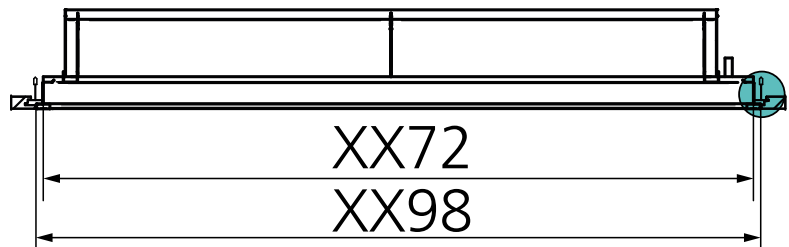

Ecophon Focus DS / Rockfon X

Floor

General Settings

System

State system type
☐ CAV (constant flow)

Ceiling type
☒ Concealed grid Clip-in & Cassette 600 mm

Market
☐ Europe

Room 1

Default project settings

Unit color
Standard RAL 9003/NCS S 0500-N (gloss 30-40%)

Ceiling type
☒ Clip In & Frame 600mm (598 mm)

☒ Concealed grid

Factory settings
Configuration in Factory

Hidden "T-Bar": Clip in