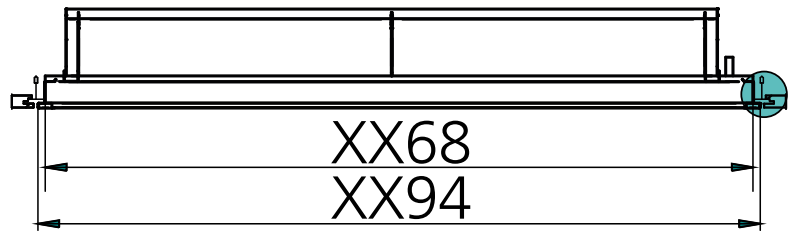

Suspended ceiling adaptations