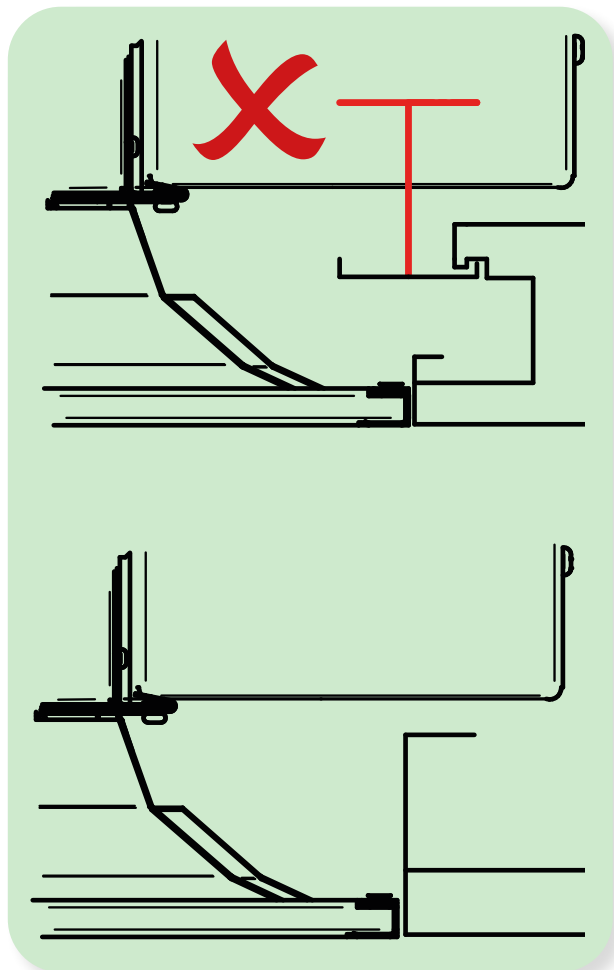

SAS 140 *

Choose PARASOL Zenith, size 598, 1198

*Check if airconnection needs to be on short or long side