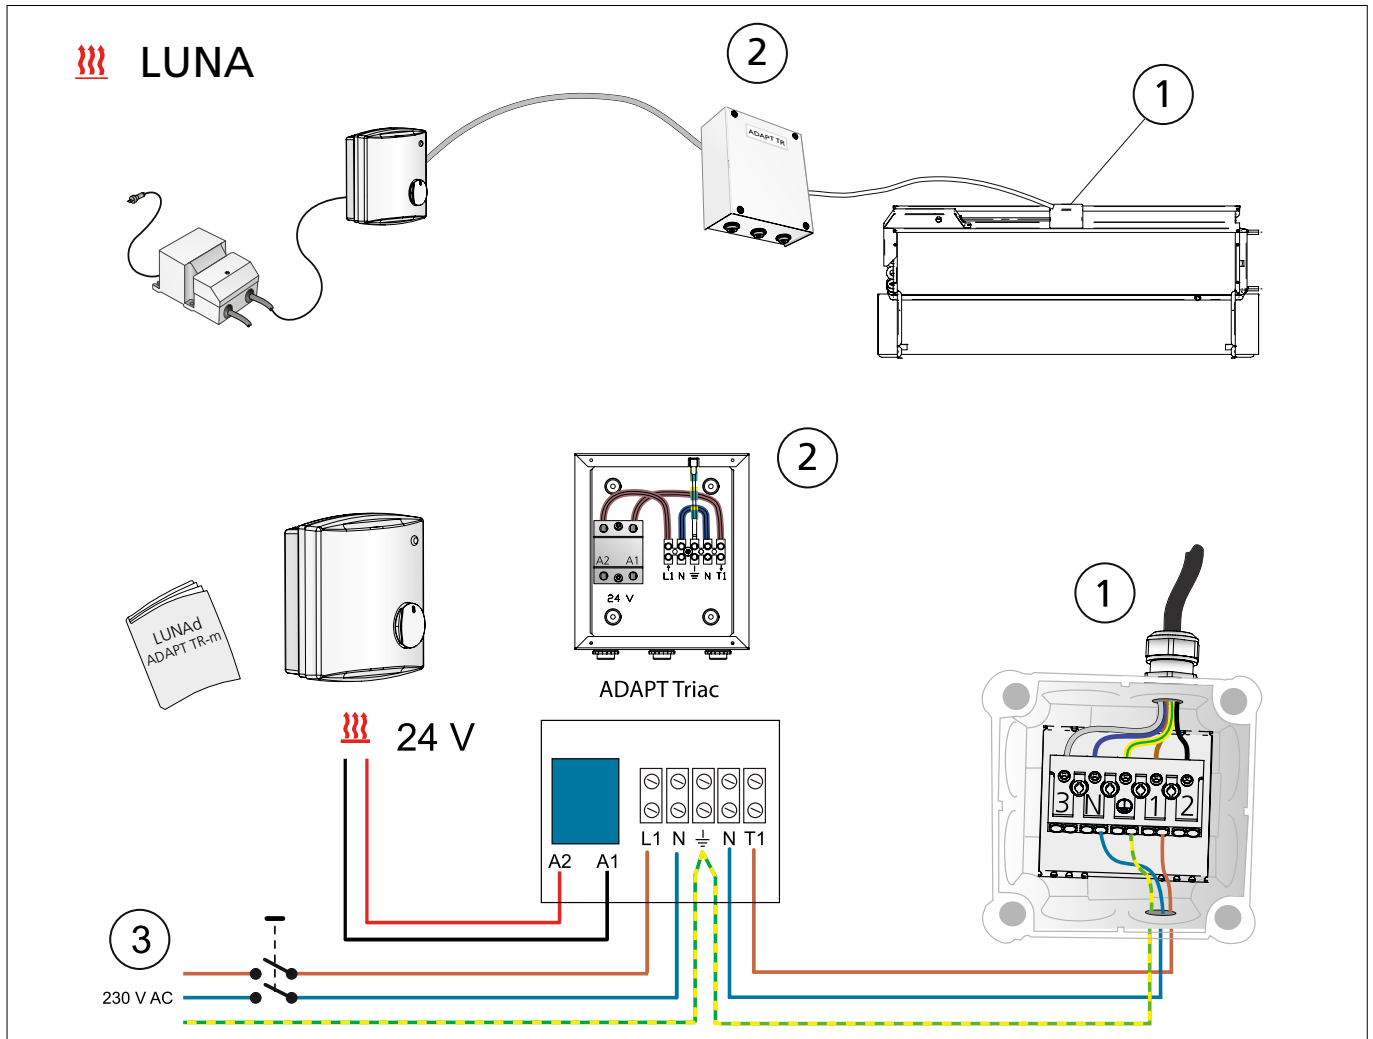

PRIMOd-Variant X

Installation

20181023
Art. 942428014

A: Allpolig brytare, brytavstånd >3mm. A: Double-pole switch, contact separation >3mm

This appliance is not intended for use by persons (including children) with reduced physical, sensory or mental capabilities, or lack of experience and knowledge, unless they have been given supervision or instruction concerning use of the appliance by a person responsible for their safety. Children should be supervised to ensure that they do not play with the appliance.