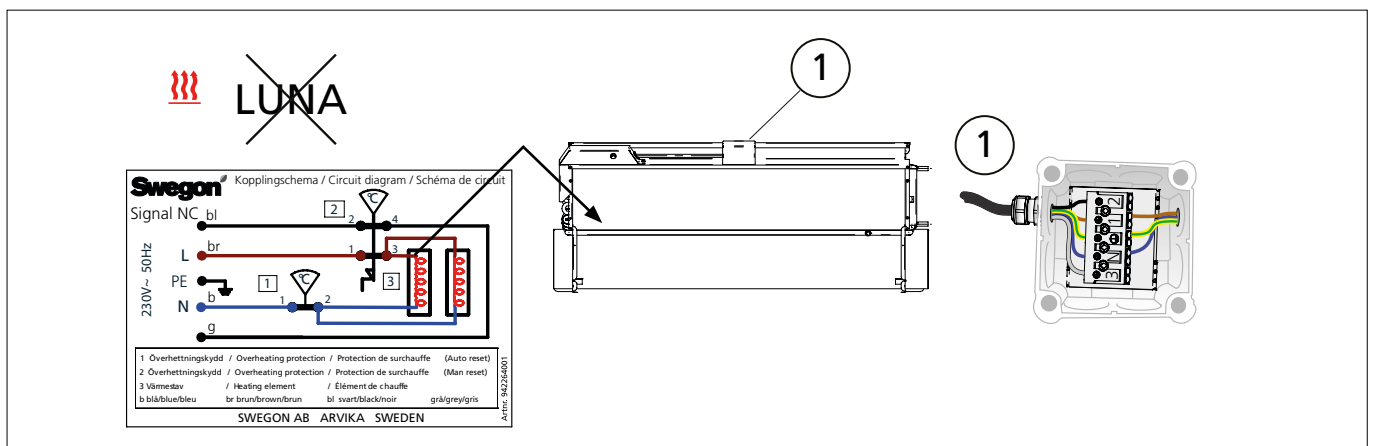

PRIMOd-Variant X

Installation

20181023
Art. 942428014

A: Allpolig brytare, brytavstånd >3mm. A: Double-pole switch, contact separation >3mm

This appliance is not intended for use by persons (including children) with reduced physical, sensory or mental capabilities, or lack of experience and knowledge, unless they have been given supervision or instruction concerning use of the appliance by a person responsible for their safety. Children should be supervised to ensure that they do not play with the appliance.